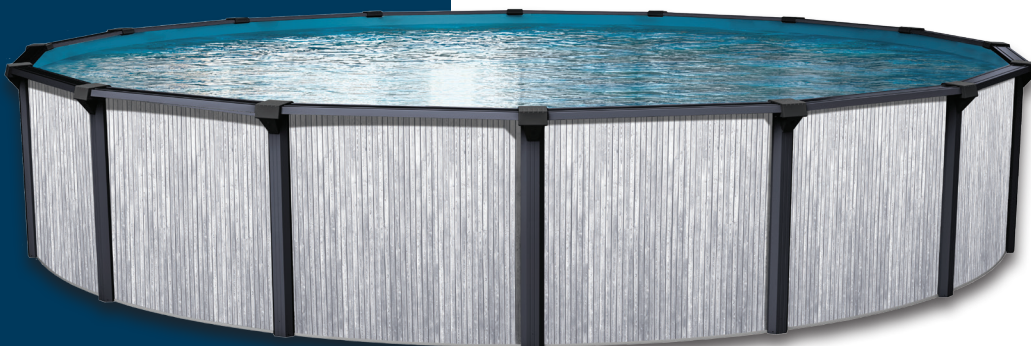

IMPERIA

Resin

Salt water system compatible

KOA wall
52" (1.33 m) galvanized steel wall
6" (15.2 cm) ledge
Heavy duty resin bottom rail

○ 12 | 15 | 18 | 21 | 24 | 27 | 30

○ 12x16 | 12x20 | 12x24 | 15x26 | 15x30 | 18x33

WHISTLER

Resin

Salt water system compatible

NIGHT wall
52" (1.33 m) galvanized steel wall
5" (12.7 cm) ledge
Heavy duty resin bottom rail

○ 12 | 15 | 18 | 21 | 24 | 27 | 30

○ 12x24 | 15x26 | 15x30 | 18x33

ARIAN

Steel

COUNTRY wall
52" (1.33 m) galvanized steel wall
6" (15.2 cm) ledge
Steel rail

○ 12 | 15 | 18 | 21 | 24 | 27

POOL LINERS

The finishing touch!

Our liners are chosen according to the highest industry standards. Installation is a meticulous job best left to professionals. Stop by your local SIMA dealer to see all the designs available.