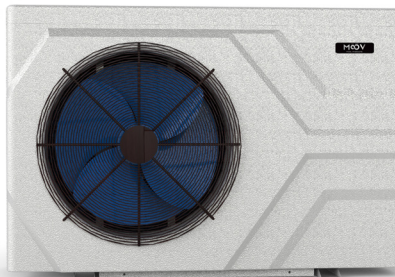

Moov Inverter
by Moov