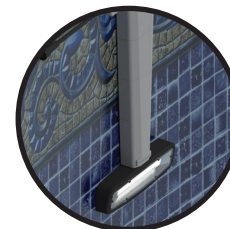

Starbright
Return fitting light
by Carvin

ACM200
198C

Return fitting light
by Olympic

Starwhite
Return fitting light
by Carvin

125C
Step light
by Olympic

Innovalite
Step or wall light
by InnovaPlas

197C
Skimmer light
by Olympic

Exterior pool rail lights
Spectra DEL
by RBF International

Our partners

PURIFICATION

Salt water chlorine generator

Simple and efficient, generators work by electrolysis, breaking down the salt in the water into chlorine and sodium. This ensures the daily purification of your pool water.