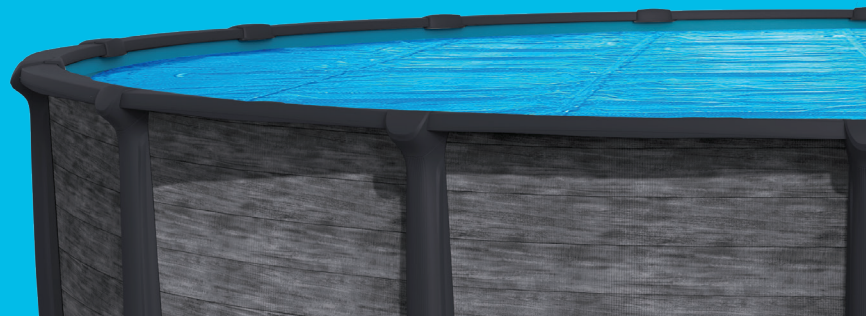

Minisalt
Chlorine generator
by Moov

Aquatrol
Chlorine generator
by Hayward

Our partners

SOLAR BLANKET

In addition to keeping the heat, solar liners limit water evaporation and reduce the need for chemicals.

WINTER COVER

Made of UV high density polyethylene, winter covers are lightweight, easy to handle and install. They extend life of the printed pool liner.

sima[™]
POOLS
& SPAS

simacanada.ca