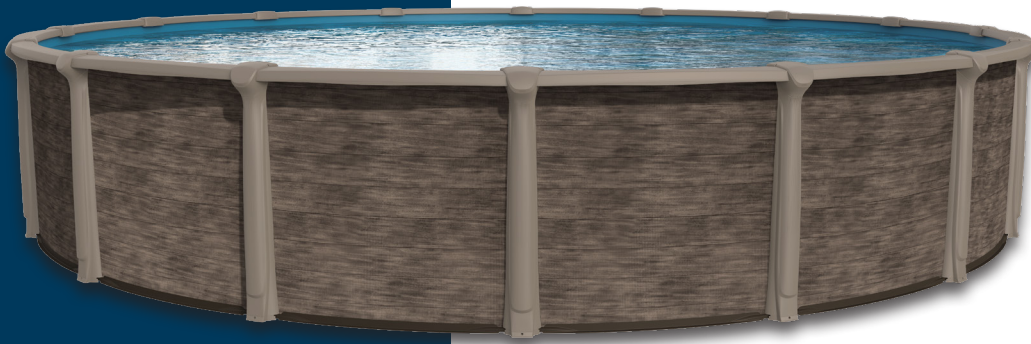

IMPERIA

Resin

Salt water system compatible

KOA wall
52" (1.33 m) galvanized steel wall
6" (15.2 cm) ledge
Heavy duty resin bottom rail

○ 12 | 15 | 18 | 21 | 24 | 27 | 30

○ 12x16 | 12x20 | 12x24 | 15x26 | 15x30 | 18x33