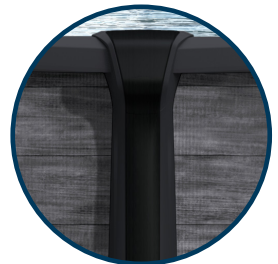

MAUI TWO-TONE UPRIGHT

GEMINI NIGHT or DRIFTWOOD wall
52" (1.33 m) galvanized steel wall
Monochrome upright
6" (15.2 cm) ledge
Heavy duty resin bottom rail

MAUI DRIFTWOOD wall
52" (1.33 m) galvanized steel wall
Two-tone upright
6" (15.2 cm) ledge
Heavy duty resin bottom rail

○ 12 | 15 | 18 | 21 | 24 | 27 | 30

○ 12x16 | 12x20 | 12x24 | 15x26 | 15x30 | 18x33