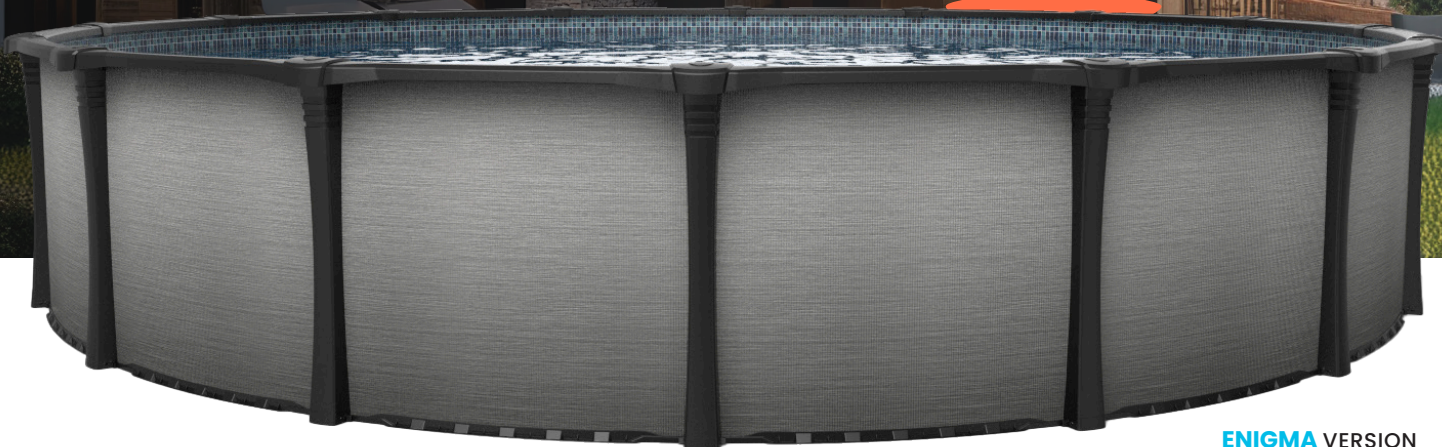

sima™

POOLS
& SPAS

Above ground pool
ALL SUMMER LONG!

ENIGMA / COLORADO Resin

Salt water system compatible

NEW

ENIGMA VERSION

COLORADO VERSION

VERMONT / VISION Resin

Salt water system compatible

NEW

52" (1.33 m) galvanized steel wall
5.3" (13.46 cm) top ledge
5" (12.7 cm) upright
Deep and wide rail for excellent stability

VERMONT VERSION

VISION VERSION

○ 12 | 15 | 18 | 21 | 24

QUANTICO

Resin

NEW

Salt water system compatible

FORESTA wall
52" (1.33 m) galvanized steel wall

8" (20.3 cm) ledge
6" (15.2 cm) upright
Heavy duty resin rail

OPTION