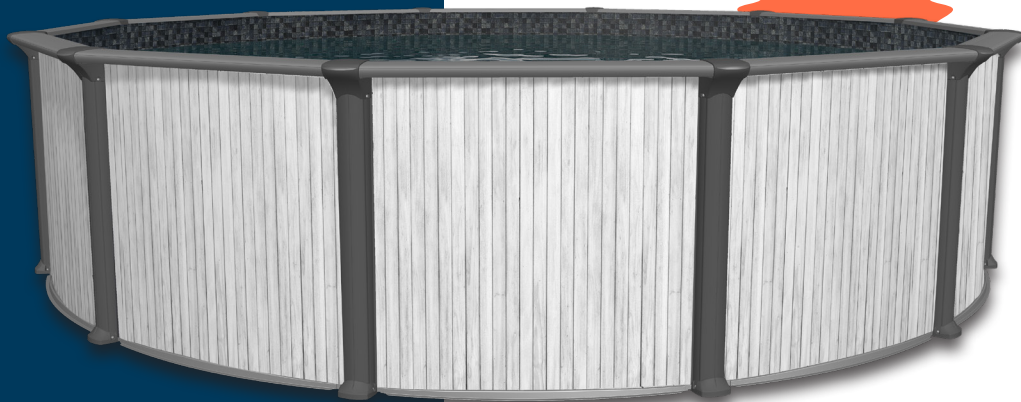

VERMONT / VISION Resin

Salt water system compatible

NEW

52" (1.33 m) galvanized steel wall
5.3" (13.46 cm) top ledge
5" (12.7 cm) upright
Deep and wide rail for excellent stability

VERMONT VERSION

VISION VERSION

○ 12 | 15 | 18 | 21 | 24

QUANTICO

Resin

NEW

Salt water system compatible

FORESTA wall
52" (1.33 m) galvanized steel wall

8" (20.3 cm) ledge
6" (15.2 cm) upright
Heavy duty resin rail

OPTION

Interior solar lighting 7 colors

12 | 15 | 18 | 21 | 24 | 27 | 30 | 33

10x16 | 10x21 | 13x17 | 13x23 | 15x20 | 15x26 | 15x31 | 18x33 | 18x38 | 18x44

COPPELIA

Resin

NEW

Salt water system compatible

OPTIKA wall
52" (1.33 m) galvanized steel wall

6" (15.2 cm) ledge
5" (12.7 cm) upright
Steel rail

12 | 15 | 18 | 21 | 24 | 27

12x18 | 12x24 | 16x26 | 16x32 | 18x33

ZION Resin

Salt water system compatible

OSLO wall
54" (1.37 m) galvanized steel wall
9" (22.9 cm) ledge
Heavy duty resin bottom rail