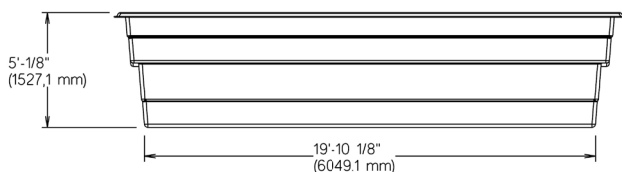

ZIRCON

12' x 22'

Available colors

ZIRCON MODEL

DIMENSIONS	12' x 22'
DEPTH	5'
WEIGHT EMPTY POOL	1614 lbs · 732 kg
INTERIOR VOLUME	823.12 ft ³ · 23.32 m ³
WATER VOLUME	23 308 L · 6157 gal

INCLUDED:

SKIMMER | RETURN | DRAIN

ZIRCON

12' x 27'

Available colors

ZIRCON MODEL

DIMENSIONS	12' x 27'
DEPTH	5'
WEIGHT EMPTY POOL	2032 lbs · 922 kg
INTERIOR VOLUME	1043 ft ³ · 29.52 m ³
WATER VOLUME	29 530 L · 7802 gal

INCLUDED:

SKIMMER | RETURN | DRAIN