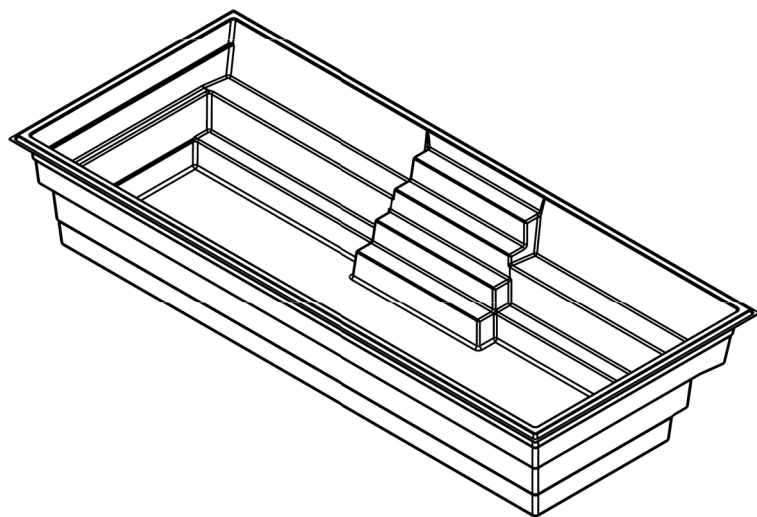

ZIRCON

12' x 22'

Available colors

ZIRCON MODEL

DIMENSIONS	12' x 22'
DEPTH	5'
WEIGHT EMPTY POOL	1614 lbs · 732 kg
INTERIOR VOLUME	823.12 ft ³ · 23.32 m ³
WATER VOLUME	23 308 L · 6157 gal

INCLUDED:

SKIMMER | RETURN | DRAIN

ZIRCON

12' x 27'

Available colors

ZIRCON MODEL

DIMENSIONS	12' x 27'
DEPTH	5'
WEIGHT EMPTY POOL	2032 lbs · 922 kg
INTERIOR VOLUME	1043 ft ³ · 29.52 m ³
WATER VOLUME	29 530 L · 7802 gal

INCLUDED:

SKIMMER | RETURN | DRAIN