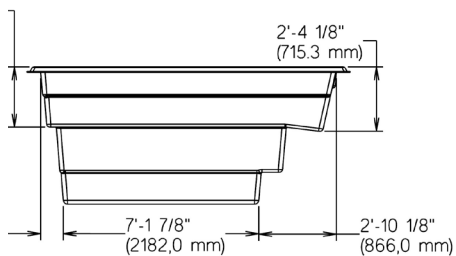

ZIRCON

12' x 22'

Available colors

ZIRCON MODEL

DIMENSIONS	12' x 22'
DEPTH	5'
WEIGHT EMPTY POOL	1614 lbs · 732 kg
INTERIOR VOLUME	823.12 ft ³ · 23.32 m ³
WATER VOLUME	23 308 L · 6157 gal

INCLUDED:

SKIMMER | RETURN | DRAIN

ZIRCON

12' x 27'

Available colors

ZIRCON MODEL

DIMENSIONS	12' x 27'
DEPTH	5'
WEIGHT EMPTY POOL	2032 lbs · 922 kg
INTERIOR VOLUME	1043 ft ³ · 29.52 m ³
WATER VOLUME	29 530 L · 7802 gal

INCLUDED:

SKIMMER | RETURN | DRAIN