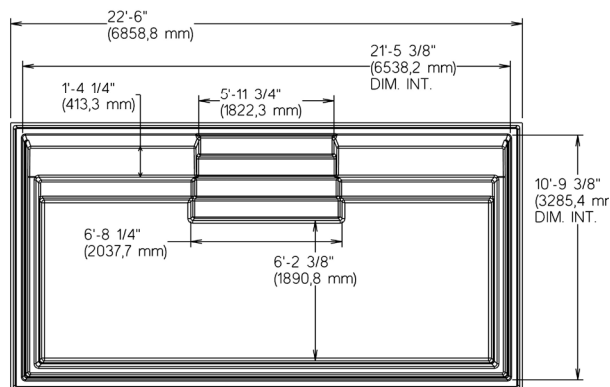

ZIRCON

12' x 22'

Available colors

ZIRCON MODEL

DIMENSIONS	12' x 22'
DEPTH	5'
WEIGHT EMPTY POOL	1614 lbs · 732 kg
INTERIOR VOLUME	823.12 ft ³ · 23.32 m ³
WATER VOLUME	23 308 L · 6157 gal

INCLUDED:

SKIMMER | RETURN | DRAIN

ZIRCON

12' x 27'

Available colors

ZIRCON MODEL

DIMENSIONS	12' x 27'
DEPTH	5'
WEIGHT EMPTY POOL	2032 lbs · 922 kg
INTERIOR VOLUME	1043 ft ³ · 29.52 m ³
WATER VOLUME	29 530 L · 7802 gal

INCLUDED:

SKIMMER | RETURN | DRAIN