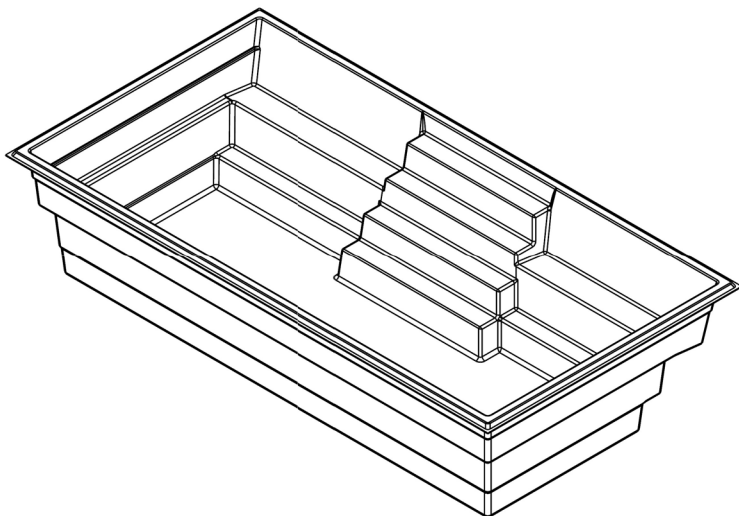

ZIRCON

12' x 22'

Available colors

ZIRCON MODEL

DIMENSIONS	12' x 22'
DEPTH	5'
WEIGHT EMPTY POOL	1614 lbs · 732 kg
INTERIOR VOLUME	823.12 ft ³ · 23.32 m ³
WATER VOLUME	23 308 L · 6157 gal

INCLUDED:

SKIMMER | RETURN | DRAIN

ZIRCON

12' x 27'

Available colors

ZIRCON MODEL

DIMENSIONS	12' x 27'
DEPTH	5'
WEIGHT EMPTY POOL	2032 lbs · 922 kg
INTERIOR VOLUME	1043 ft ³ · 29.52 m ³
WATER VOLUME	29 530 L · 7802 gal

INCLUDED:

SKIMMER | RETURN | DRAIN