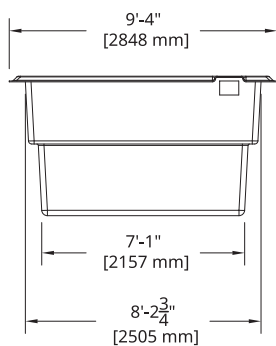

INCLUDED:

SKIMMER | RETURN | DRAIN