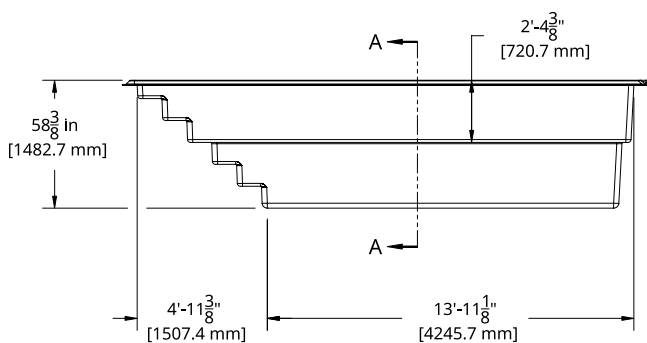

INCLUDED:

SKIMMER | RETURN | DRAIN