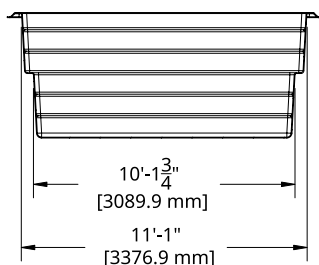

INCLUDED:

SKIMMER | RETURN | DRAIN