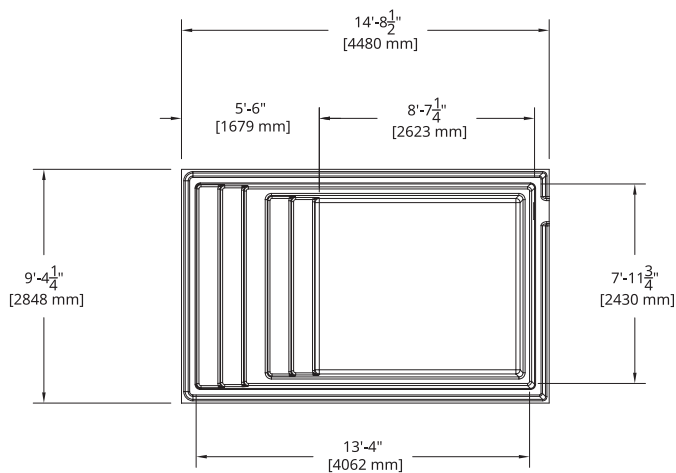

INCLUDED:

SKIMMER | RETURN | DRAIN