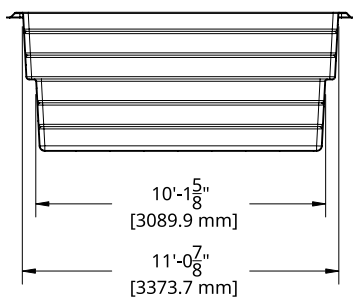

INCLUDED:

SKIMMER | RETURN | DRAIN