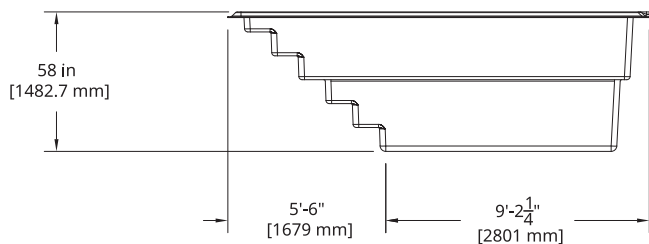

INCLUDED:

SKIMMER | RETURN | DRAIN