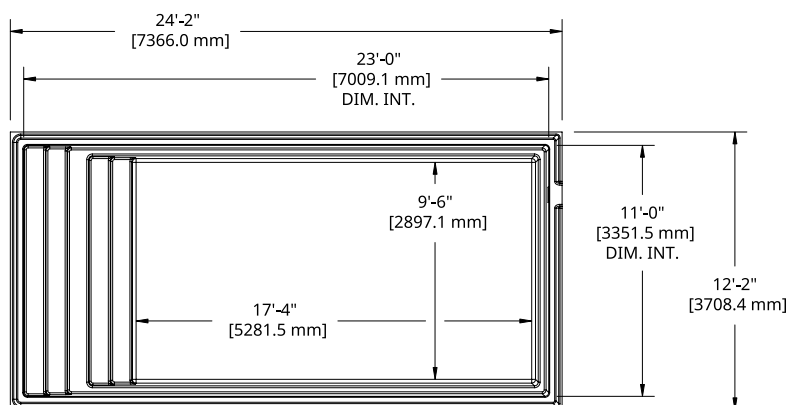

INCLUDED:

SKIMMER | RETURN | DRAIN