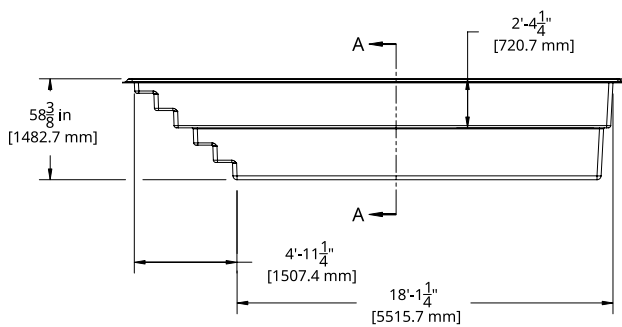

INCLUDED:

SKIMMER | RETURN | DRAIN