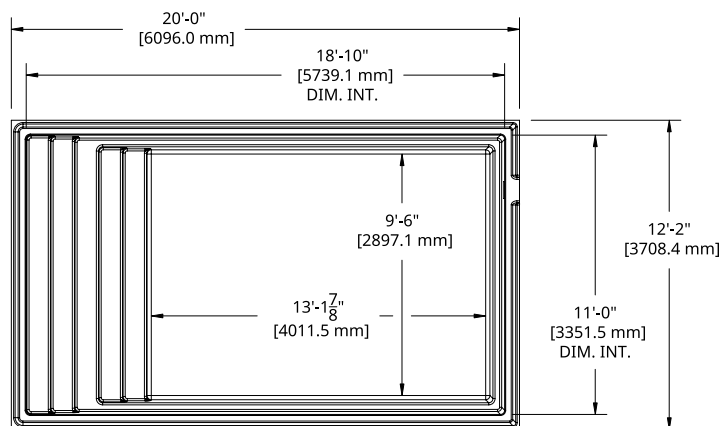

INCLUDED:

SKIMMER | RETURN | DRAIN