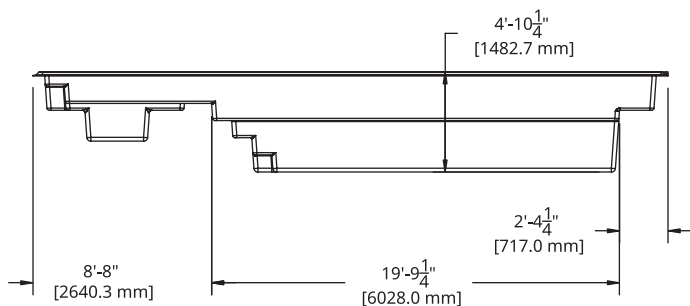

SAPPHIRE

14' x 31'

Available colors

SAPPHIRE MODEL

DIMENSIONS	14' x 31'
WEIGHT EMPTY POOL	2 595 lbs · 1 177 kg
DEPTH	4'10"
INTERIOR VOLUME	1 228.23 ft ³ · 34.78 m ³
WATER VOLUME	34 780 L · 9 188 gal
INTERIOR VOLUME SPA	77.25 ft ³ · 2.19 m ³
WATER VOLUME SPA	2 188 lbs · 578 gal

INCLUDED:
SKIMMER | RETURN | DRAIN

SAPPHIRE

14' x 36'

Available colors

SAPPHIRE MODEL

DIMENSIONS	14' x 36'
WEIGHT EMPTY POOL	2995 lbs · 1 359 kg
DEPTH	4'10"
INTERIOR VOLUME	1535.92 ft ³ · 43.49 m ³
WATER VOLUME	43 492 L · 11 489 gal
INTERIOR VOLUME SPA	77.25 ft ³ · 2.19 m ³
WATER VOLUME SPA	2 188 lbs · 578 gal