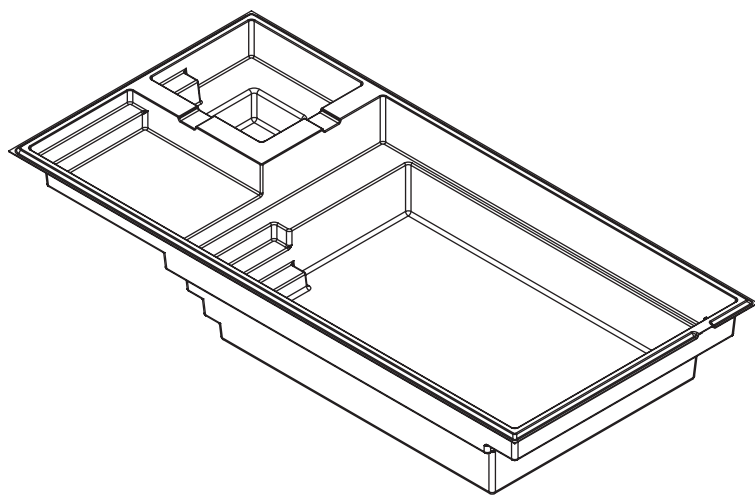

SAPPHIRE

14' x 31'

Available colors

SAPPHIRE MODEL

DIMENSIONS	14' x 31'
WEIGHT EMPTY POOL	2 595 lbs · 1 177 kg
DEPTH	4'10"
INTERIOR VOLUME	1 228.23 ft ³ · 34.78 m ³
WATER VOLUME	34 780 L · 9 188 gal
INTERIOR VOLUME SPA	77.25 ft ³ · 2.19 m ³
WATER VOLUME SPA	2 188 lbs · 578 gal

INCLUDED:
SKIMMER | RETURN | DRAIN

SAPPHIRE

14' x 36'

Available colors

SAPPHIRE MODEL

DIMENSIONS	14' x 36'
WEIGHT EMPTY POOL	2995 lbs · 1 359 kg
DEPTH	4'10"
INTERIOR VOLUME	1535.92 ft ³ · 43.49 m ³
WATER VOLUME	43 492 L · 11 489 gal
INTERIOR VOLUME SPA	77.25 ft ³ · 2.19 m ³
WATER VOLUME SPA	2 188 lbs · 578 gal