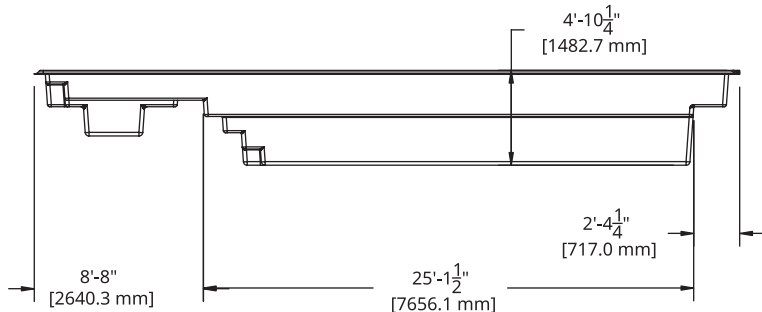

SAPPHIRE

14' x 31'

Available colors

SAPPHIRE MODEL

DIMENSIONS	14' x 31'
WEIGHT EMPTY POOL	2 595 lbs · 1 177 kg
DEPTH	4'10"
INTERIOR VOLUME	1 228.23 ft ³ · 34.78 m ³
WATER VOLUME	34 780 L · 9 188 gal
INTERIOR VOLUME SPA	77.25 ft ³ · 2.19 m ³
WATER VOLUME SPA	2 188 lbs · 578 gal

INCLUDED:
SKIMMER | RETURN | DRAIN

SAPPHIRE

14' x 36'

Available colors

SAPPHIRE MODEL

DIMENSIONS	14' x 36'
WEIGHT EMPTY POOL	2995 lbs · 1 359 kg
DEPTH	4'10"
INTERIOR VOLUME	1535.92 ft ³ · 43.49 m ³
WATER VOLUME	43 492 L · 11 489 gal
INTERIOR VOLUME SPA	77.25 ft ³ · 2.19 m ³
WATER VOLUME SPA	2 188 lbs · 578 gal