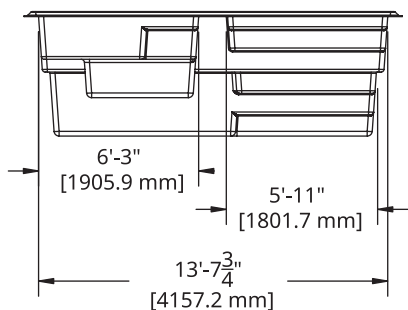

SAPPHIRE

14' x 31'

Available colors

SAPPHIRE MODEL

DIMENSIONS	14' x 31'
WEIGHT EMPTY POOL	2 595 lbs · 1 177 kg
DEPTH	4'10"
INTERIOR VOLUME	1 228.23 ft ³ · 34.78 m ³
WATER VOLUME	34 780 L · 9 188 gal
INTERIOR VOLUME SPA	77.25 ft ³ · 2.19 m ³
WATER VOLUME SPA	2 188 lbs · 578 gal

INCLUDED:
SKIMMER | RETURN | DRAIN

SAPPHIRE

14' x 36'

Available colors

SAPPHIRE MODEL

DIMENSIONS	14' x 36'
WEIGHT EMPTY POOL	2995 lbs · 1 359 kg
DEPTH	4'10"
INTERIOR VOLUME	1535.92 ft ³ · 43.49 m ³
WATER VOLUME	43 492 L · 11 489 gal
INTERIOR VOLUME SPA	77.25 ft ³ · 2.19 m ³
WATER VOLUME SPA	2 188 lbs · 578 gal