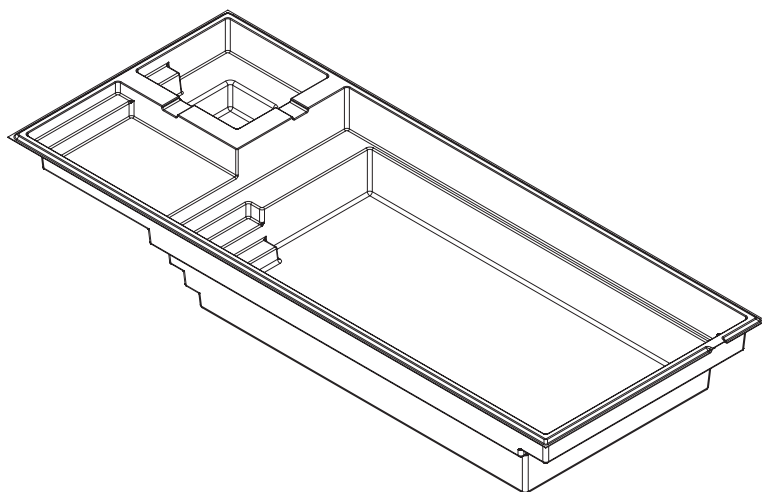

SAPPHIRE

14' x 31'

Available colors

SAPPHIRE MODEL

DIMENSIONS	14' x 31'
WEIGHT EMPTY POOL	2 595 lbs · 1 177 kg
DEPTH	4'10"
INTERIOR VOLUME	1 228.23 ft ³ · 34.78 m ³
WATER VOLUME	34 780 L · 9 188 gal
INTERIOR VOLUME SPA	77.25 ft ³ · 2.19 m ³
WATER VOLUME SPA	2 188 lbs · 578 gal

INCLUDED:
SKIMMER | RETURN | DRAIN

SAPPHIRE

14' x 36'

Available colors

SAPPHIRE MODEL

DIMENSIONS	14' x 36'
WEIGHT EMPTY POOL	2995 lbs · 1 359 kg
DEPTH	4'10"
INTERIOR VOLUME	1535.92 ft ³ · 43.49 m ³
WATER VOLUME	43 492 L · 11 489 gal
INTERIOR VOLUME SPA	77.25 ft ³ · 2.19 m ³
WATER VOLUME SPA	2 188 lbs · 578 gal