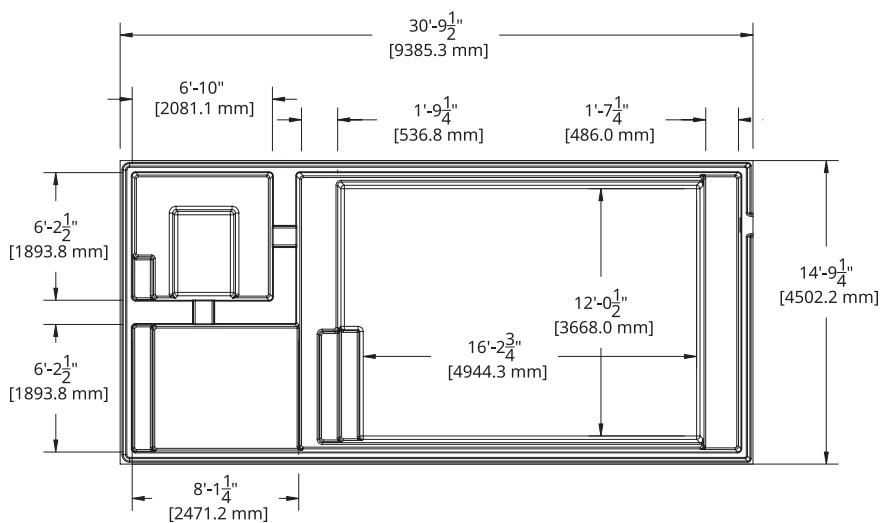

SAPPHIRE

14' x 31'

Available colors

SAPPHIRE MODEL

DIMENSIONS	14' x 31'
WEIGHT EMPTY POOL	2 595 lbs · 1 177 kg
DEPTH	4'10"
INTERIOR VOLUME	1 228.23 ft ³ · 34.78 m ³
WATER VOLUME	34 780 L · 9 188 gal
INTERIOR VOLUME SPA	77.25 ft ³ · 2.19 m ³
WATER VOLUME SPA	2 188 lbs · 578 gal

INCLUDED:
SKIMMER | RETURN | DRAIN

SAPPHIRE

14' x 36'

Available colors

SAPPHIRE MODEL

DIMENSIONS	14' x 36'
WEIGHT EMPTY POOL	2995 lbs · 1 359 kg
DEPTH	4'10"
INTERIOR VOLUME	1535.92 ft ³ · 43.49 m ³
WATER VOLUME	43 492 L · 11 489 gal
INTERIOR VOLUME SPA	77.25 ft ³ · 2.19 m ³
WATER VOLUME SPA	2 188 lbs · 578 gal