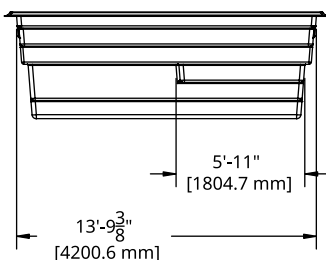

QUARTZ

14' x 31'

Available colors

QUARTZ MODEL

DIMENSIONS	14' x 31'
DEPTH	4' 10"
WEIGHT EMPTY POOL	2500 lbs · 1 134 kg
INTERIOR VOLUME	1 305.82 ft³ · 36.98 m³
WATER VOLUME	36 977 L · 9 768 gal

INCLUDED:

SKIMMER | RETURN | DRAIN