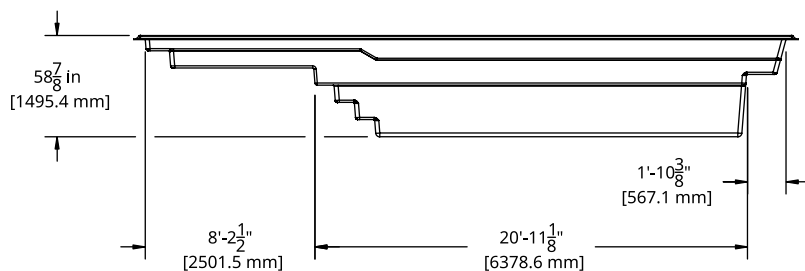

QUARTZ

14' x 31'

Available colors

QUARTZ MODEL

DIMENSIONS	14' x 31'
DEPTH	4' 10"
WEIGHT EMPTY POOL	2500 lbs · 1 134 kg
INTERIOR VOLUME	1 305.82 ft³ · 36.98 m³
WATER VOLUME	36 977 L · 9 768 gal

INCLUDED:

SKIMMER | RETURN | DRAIN