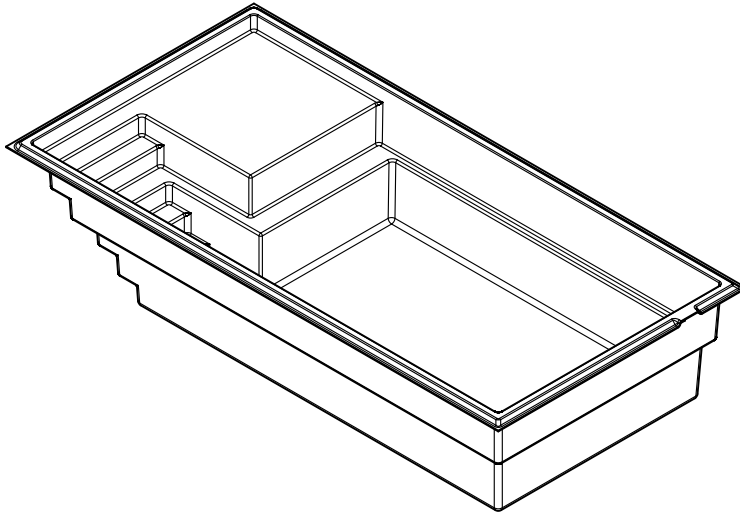

PERLA

12' x 24'

Available colors

PERLA MODEL

DIMENSIONS	12' x 24'
DEPTH	4' 10"
WEIGHT EMPTY POOL	1 804 lbs · 818 kg
INTERIOR VOLUME	591 ft ³ · 16.71 m ³
WATER VOLUME	16 708 L · 4414 gal

INCLUDED:

SKIMMER | RETURN | DRAIN