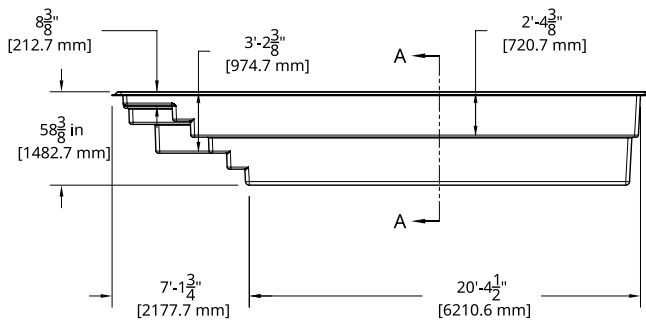

LAZULI

12' x 28'

Available colors

LAZULI MODEL

DIMENSIONS	12' x 28'
DEPTH	4' 10"
WEIGHT EMPTY POOL	2 297 lbs · 1 042 kg
INTERIOR VOLUME	1 051 ft ³ · 29,76 m ³
WATER VOLUME	29 761 L · 7 862 gal

INCLUDED:

SKIMMER | RETURN | DRAIN

LAZULI

12' x 32'

Available colors

LAZULI MODEL

DIMENSIONS	12' x 32'
DEPTH	4' 11"
WEIGHT EMPTY POOL	2 516 lbs · 1 141 kg
INTERIOR VOLUME	1 299 ft ³ · 36,78 m ³
WATER VOLUME	36 797 L · 9 721 gal

INCLUDED:

SKIMMER | RETURN | DRAIN