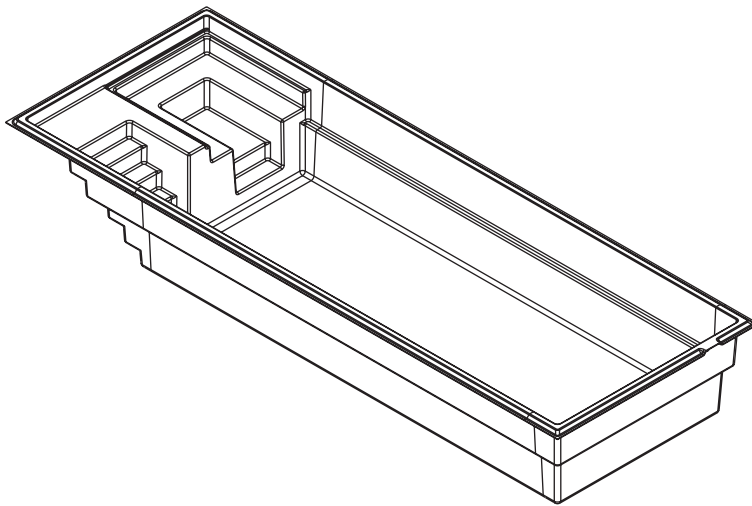

LAZULI

12' x 28'

Available colors

LAZULI MODEL

DIMENSIONS	12' x 28'
DEPTH	4' 10"
WEIGHT EMPTY POOL	2 297 lbs · 1 042 kg
INTERIOR VOLUME	1 051 ft ³ · 29,76 m ³
WATER VOLUME	29 761 L · 7 862 gal

INCLUDED:

SKIMMER | RETURN | DRAIN

LAZULI

12' x 32'

Available colors

LAZULI MODEL

DIMENSIONS	12' x 32'
DEPTH	4' 11"
WEIGHT EMPTY POOL	2 516 lbs · 1 141 kg
INTERIOR VOLUME	1 299 ft ³ · 36,78 m ³
WATER VOLUME	36 797 L · 9 721 gal

INCLUDED:

SKIMMER | RETURN | DRAIN