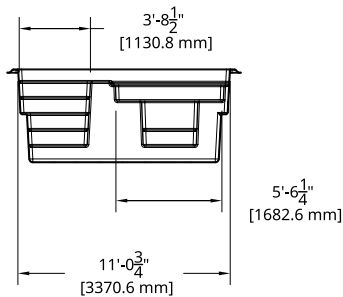

LAZULI

12' x 28'

Available colors

LAZULI MODEL

DIMENSIONS	12' x 28'
DEPTH	4' 10"
WEIGHT EMPTY POOL	2 297 lbs · 1 042 kg
INTERIOR VOLUME	1 051 ft ³ · 29,76 m ³
WATER VOLUME	29 761 L · 7 862 gal

INCLUDED:

SKIMMER | RETURN | DRAIN

LAZULI

12' x 32'

Available colors

LAZULI MODEL

DIMENSIONS	12' x 32'
DEPTH	4' 11"
WEIGHT EMPTY POOL	2 516 lbs · 1 141 kg
INTERIOR VOLUME	1 299 ft ³ · 36,78 m ³
WATER VOLUME	36 797 L · 9 721 gal

INCLUDED:

SKIMMER | RETURN | DRAIN