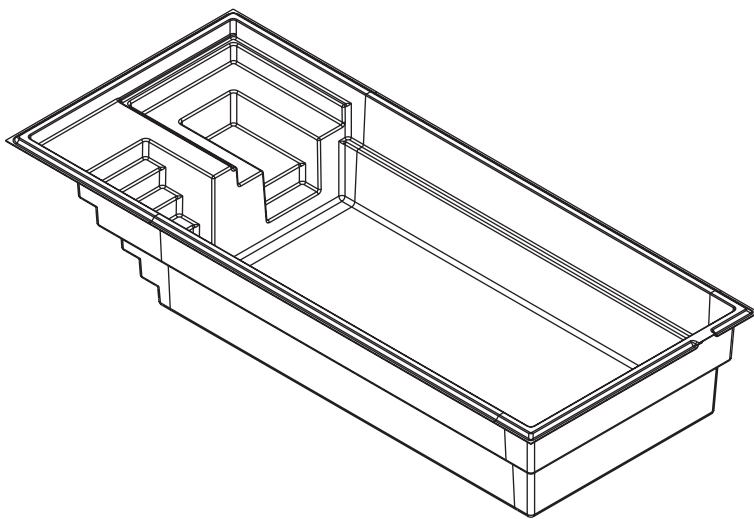

LAZULI

12' x 28'

Available colors

LAZULI MODEL

DIMENSIONS	12' x 28'
DEPTH	4' 10"
WEIGHT EMPTY POOL	2 297 lbs · 1 042 kg
INTERIOR VOLUME	1 051 ft ³ · 29,76 m ³
WATER VOLUME	29 761 L · 7 862 gal

INCLUDED:

SKIMMER | RETURN | DRAIN

LAZULI

12' x 32'

Available colors

LAZULI MODEL

DIMENSIONS	12' x 32'
DEPTH	4' 11"
WEIGHT EMPTY POOL	2 516 lbs · 1 141 kg
INTERIOR VOLUME	1 299 ft ³ · 36,78 m ³
WATER VOLUME	36 797 L · 9 721 gal

INCLUDED:

SKIMMER | RETURN | DRAIN