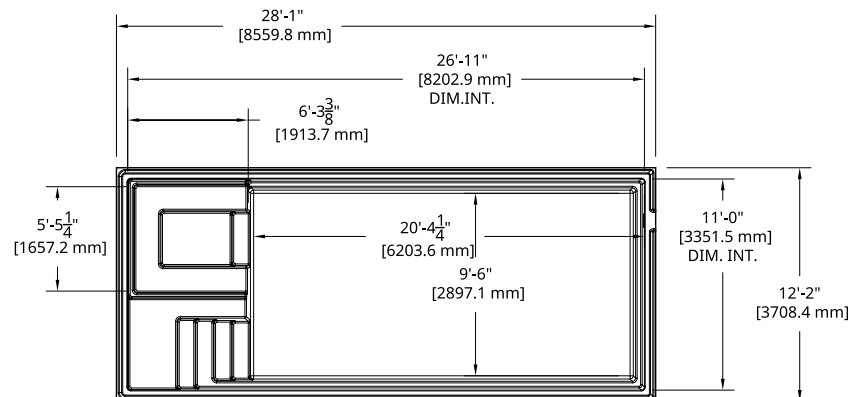

LAZULI

12' x 28'

Available colors

LAZULI MODEL

DIMENSIONS	12' x 28'
DEPTH	4' 10"
WEIGHT EMPTY POOL	2 297 lbs · 1 042 kg
INTERIOR VOLUME	1 051 ft ³ · 29,76 m ³
WATER VOLUME	29 761 L · 7 862 gal

INCLUDED:

SKIMMER | RETURN | DRAIN

LAZULI

12' x 32'

Available colors

LAZULI MODEL

DIMENSIONS	12' x 32'
DEPTH	4' 11"
WEIGHT EMPTY POOL	2 516 lbs · 1 141 kg
INTERIOR VOLUME	1 299 ft ³ · 36,78 m ³
WATER VOLUME	36 797 L · 9 721 gal

INCLUDED:

SKIMMER | RETURN | DRAIN