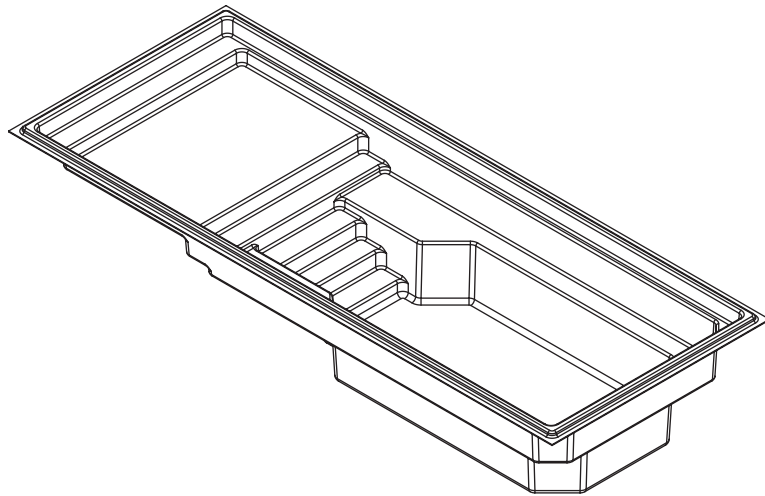

LARIMAR

10' x 25'

Available colors

LARIMAR MODEL

DIMENSIONS	10' x 25'
DEPTH	4' 6"
WEIGHT EMPTY POOL	1 394 lbs · 632 kg
INTERIOR VOLUME	438.02 ft ³ · 12,40 m ³
WATER VOLUME	12 403 L · 3 277 gal

INCLUDED:

SKIMMER | RETURN | DRAIN