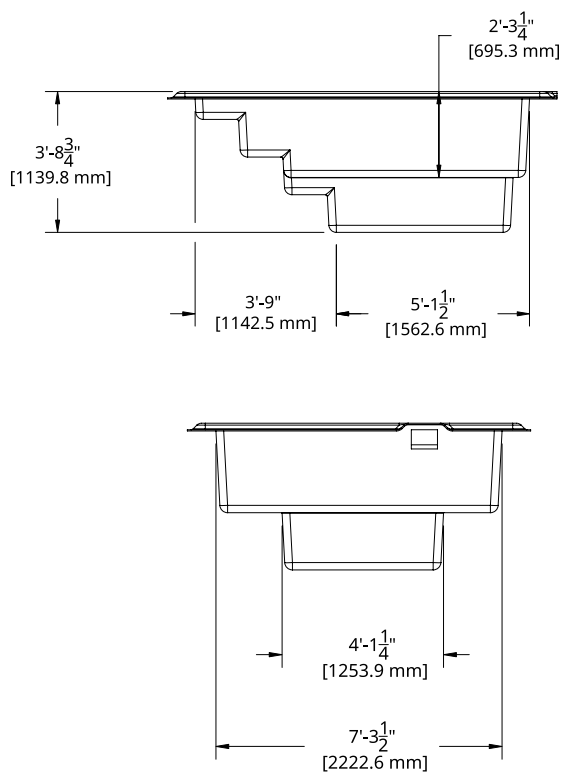

DIAMOND

8' x 10'

Available colors

DIAMOND MODEL

DIMENSIONS	8' x 10'
DEPTH	3' 9"
WEIGHT EMPTY POOL	554 lbs · 251 kg
INTERIOR VOLUME	131.70 ft ³ · 3.73 m ³
WATER VOLUME	3 729 L · 985 gal

INCLUDED:

SKIMMER | RETURN | DRAIN